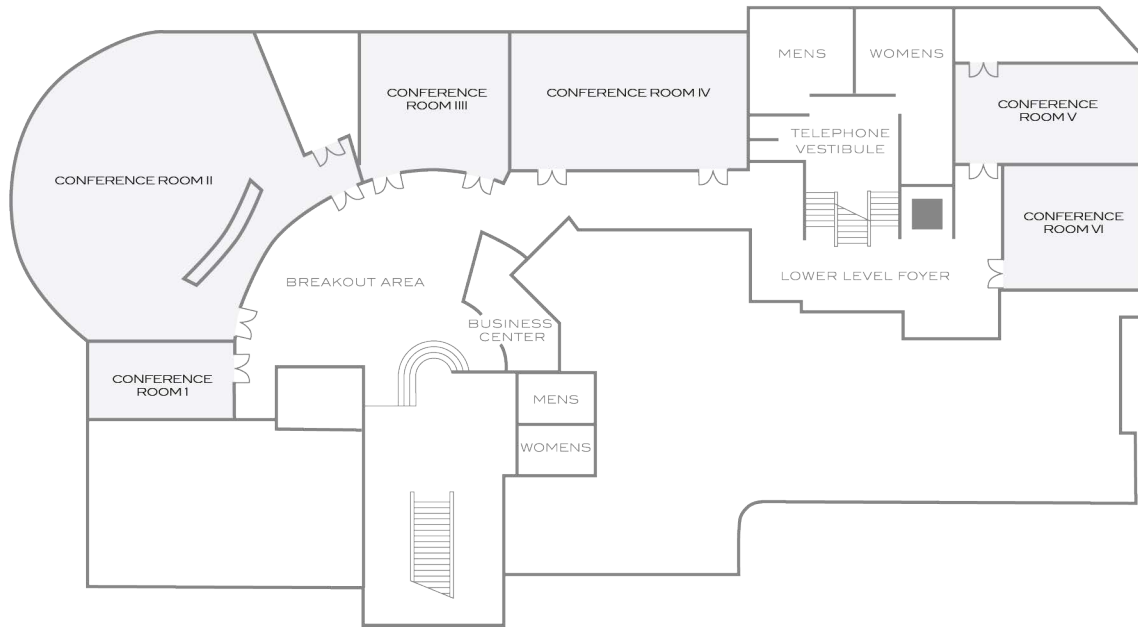

BALLROOM LEVEL MEETING SPACE

	WIDTH	LENGTH	SQFT	CEILINGHT	THEATER	CLASS 4 PER	BANQUET	RECEPTION NO SEATING	CONF 4 PER	U SHAPE 4 PER	HS 4 PER	HALF RND CRESCENT
Grand Ballroom	42	98	4,116	19	250	125	220	300	50	36	48	80
Piedmont Ballroom	59	48	2,832	18	200	100	150	200	24	28	32	
Piedmont Foyer	40	37	1,480	18	n/a	n/a	n/a	175	n/a	n/a	n/a	n/a
Georgian Boardroom	42	16	672	18	n/a	n/a	n/a	n/a	12	n/a	n/a	n/a
Mitchell Ballroom	24	40	960	18	120	50	60	100				

LOWER LEVEL ATLANTA CONFERENCE CENTER

	WIDTH	LENGTH	SQ FT	CEILING HT	THEATER	CLASS 4 PER (CONF CHAIR)	BANQUET	RECEPTION NO SEATING	CONF 4 PER (CONF CHAIR)	U SHAPE 4 PER (CONF CHAIR)	HS 4 PER (CONF CHAIR)	HALF ROUND CRESCENT (CONF CHAIR)
Conference I	15	26	390	9	n/a	n/a	n/a	n/a	10	n/a	n/a	n/a
Conference II	58	38	2,204	8	120	80	120	160	30	20	40	60
Conference III	30	22	660	10	75	20	60	120	22	26	28	36
Conference IV	22	45	990	10	75	40	60	120	30	30	36	36
Conference V	19	34	646	10	50	25	50	100	20	24	24	30
Conference VI	24	26	624	10	35	20	40	80	18	16	20	24
Center Foyer	24	42	1,008					200				