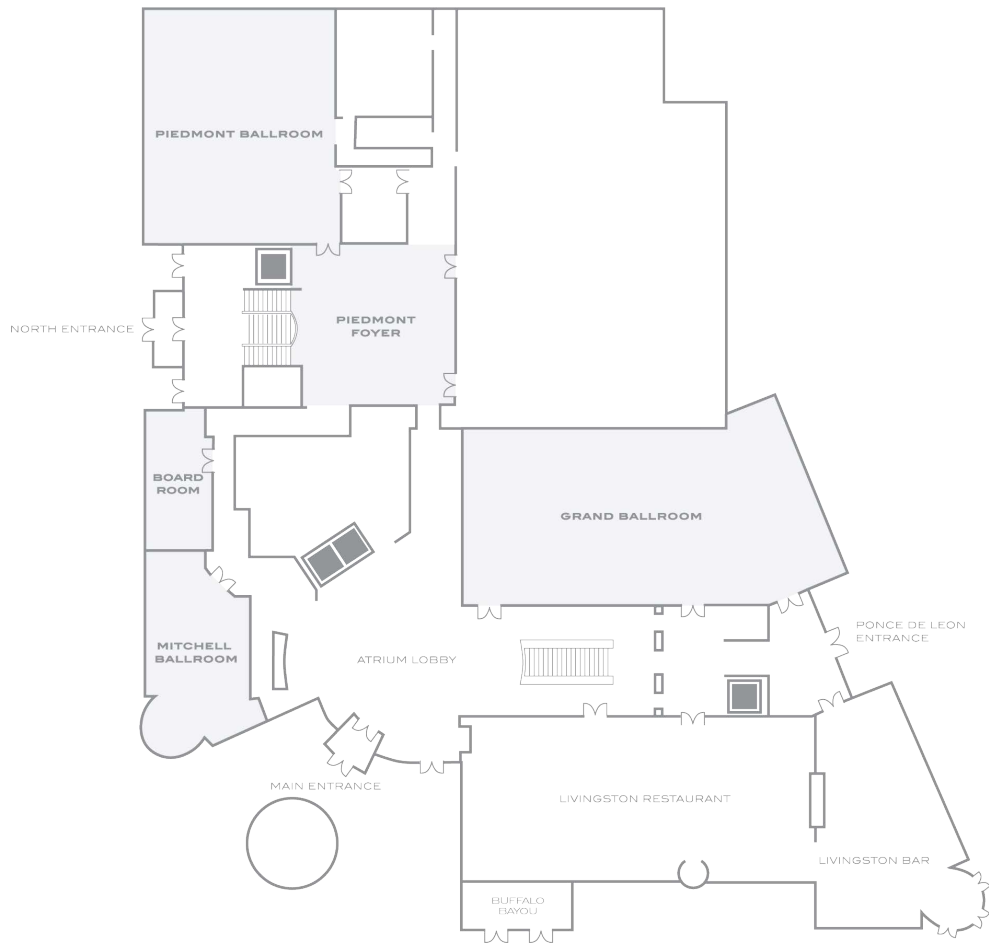

BALLROOM LEVEL MEETING SPACE

	WIDTH	LENGTH	SQFT	CEILINGHT	THEATER	CLASS 4 PER	BANQUET	RECEPTION NO SEATING	CONF 4 PER	U SHAPE 4 PER	HS 4 PER	HALF RND CRESCENT
Grand Ballroom	42	98	4,116	19	250	125	220	300	50	36	48	80
Piedmont Ballroom	59	48	2,832	18	200	100	150	200	24	28	32	
Piedmont Foyer	40	37	1,480	18	n/a	n/a	n/a	175	n/a	n/a	n/a	n/a
Georgian Boardroom	42	16	672	18	n/a	n/a	n/a	n/a	12	n/a	n/a	n/a
Mitchell Ballroom	24	40	960	18	120	50	60	100				

LOWER LEVEL ATLANTA CONFERENCE CENTER

	WIDTH	LENGTH	SQ FT	CEILING HT	THEATER	CLASS 4 PER (CONF CHAIR)	BANQUET	RECEPTION NO SEATING	CONF 4 PER (CONF CHAIR)	U SHAPE 4 PER (CONF CHAIR)	HS 4 PER (CONF CHAIR)	HALF ROUND CRESCENT (CONF CHAIR)
Conference I	15	26	390	9	n/a	n/a	n/a	n/a	10	n/a	n/a	n/a
Conference II	58	38	2,204	8	120	80	120	160	30	20	40	60
Conference III	30	22	660	10	75	20	60	120	22	26	28	36
Conference IV	22	45	990	10	75	40	60	120	30	30	36	36
Conference V	19	34	646	10	50	25	50	100	20	24	24	30
Conference VI	24	26	624	10	35	20	40	80	18	16	20	24
Center Foyer	24	42	1,008					200				